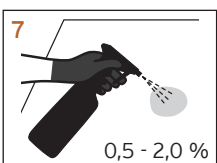

USE INSTRUCTIONS