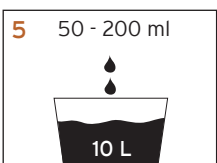

USE INSTRUCTIONS