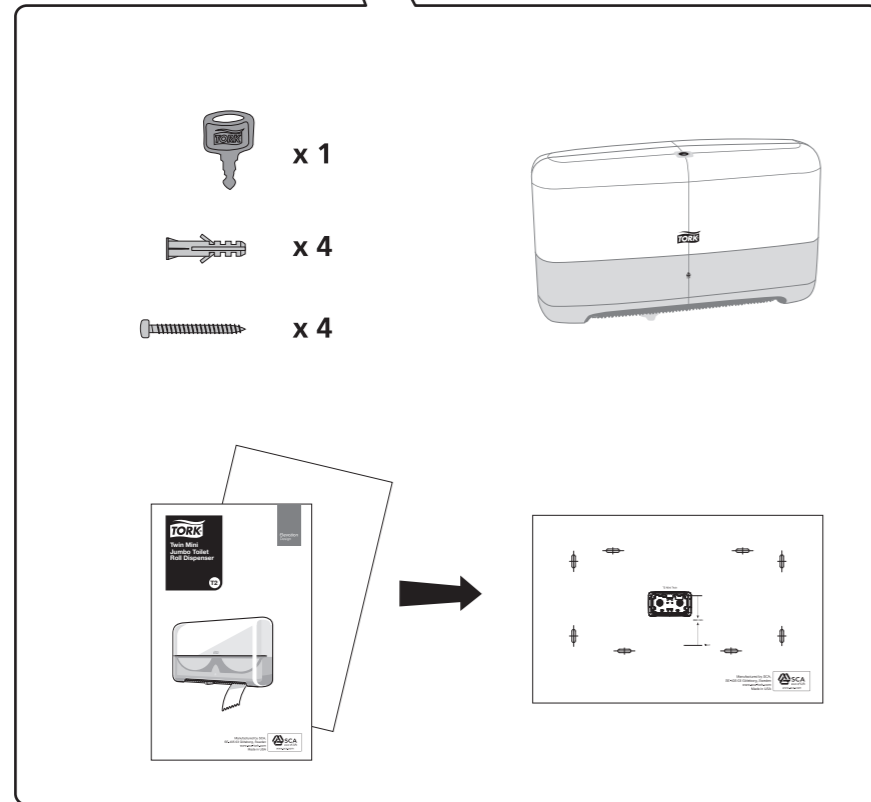

European Community Design Registration RCD 000929971

Elevation
Design

Manufactured by SCA,
SE-405 03 Göteborg, Sweden
www.sca-tork.com
Made in USA

Manufactured by SCA,
SE-405 03 Göteborg, Sweden
www.sca-tork.com
Made in USA