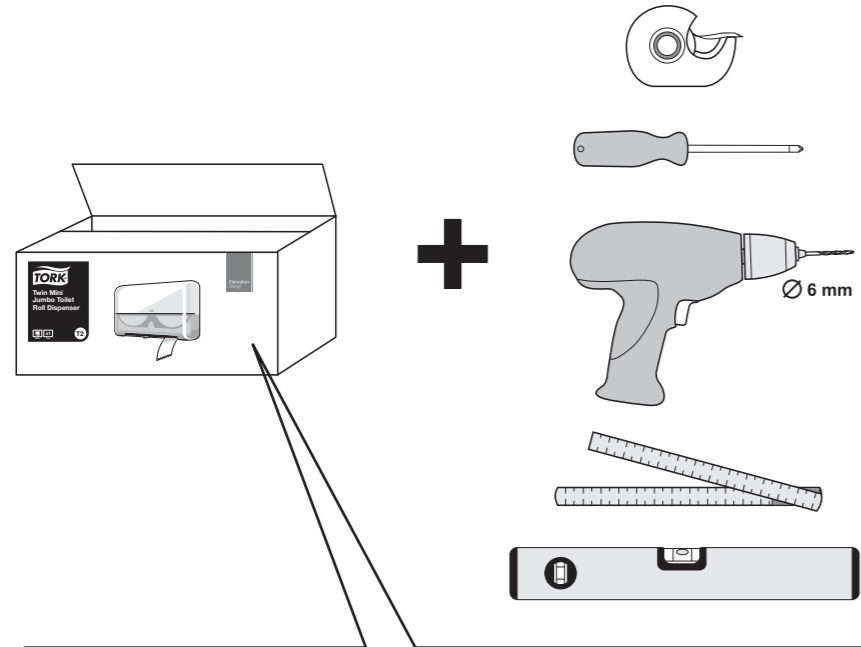

European Community Design Registration RCD 000929971

Elevation
Design

Manufactured by SCA,
SE-405 03 Göteborg, Sweden
www.sca-tork.com
Made in USA

Manufactured by SCA,
SE-405 03 Göteborg, Sweden
www.sca-tork.com
Made in USA