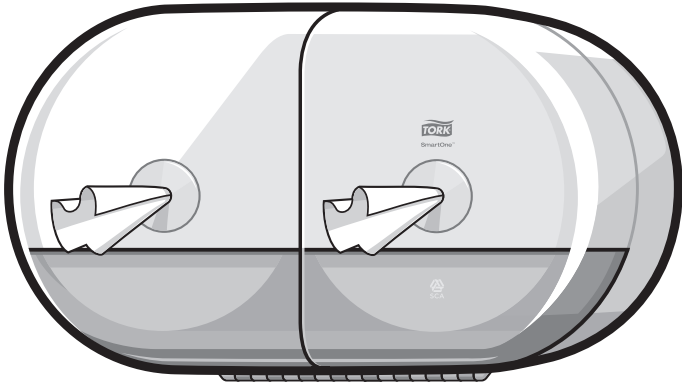

Tork SmartOne® Twin Mini Toilet Roll Dispenser

Elevation
Design

T9

www.sca-tork.com

Tork SmartOne® Twin Mini Toilet Roll Dispenser

5

6

7

8

⚠ Pull tissue when closing

9

10

Disposal

- Damaged or malfunctioning product should be disposed of immediately to avoid potential of injury
- Products should be disposed of in accordance with applicable regulations