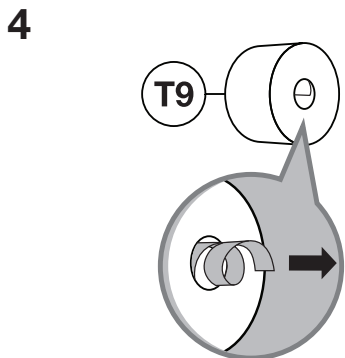

Tork SmartOne® Twin Mini Toilet Roll Dispenser

Elevation
Design

T9

www.sca-tork.com

Tork SmartOne® Twin Mini Toilet Roll Dispenser

5

6

7

8

⚠ Pull tissue when closing

9

10

Disposal

- Damaged or malfunctioning product should be disposed of immediately to avoid potential of injury
- Products should be disposed of in accordance with applicable regulations