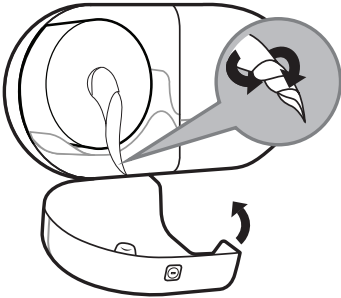

Tork SmartOne® Twin Mini Toilet Roll Dispenser

Elevation
Design

T9

www.sca-tork.com

Tork SmartOne® Twin Mini Toilet Roll Dispenser

5

6

7

8

⚠ Pull tissue when closing

9

10

Disposal

- Damaged or malfunctioning product should be disposed of immediately to avoid potential of injury
- Products should be disposed of in accordance with applicable regulations