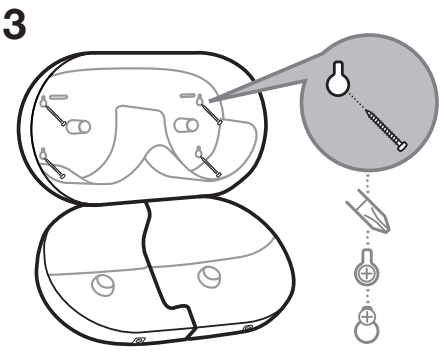

Tork SmartOne® Twin Mini Toilet Roll Dispenser

Elevation
Design

T9

www.sca-tork.com

Tork SmartOne® Twin Mini Toilet Roll Dispenser

5

6

7

8

⚠ Pull tissue when closing

9

10

Disposal

- Damaged or malfunctioning product should be disposed of immediately to avoid potential of injury
- Products should be disposed of in accordance with applicable regulations