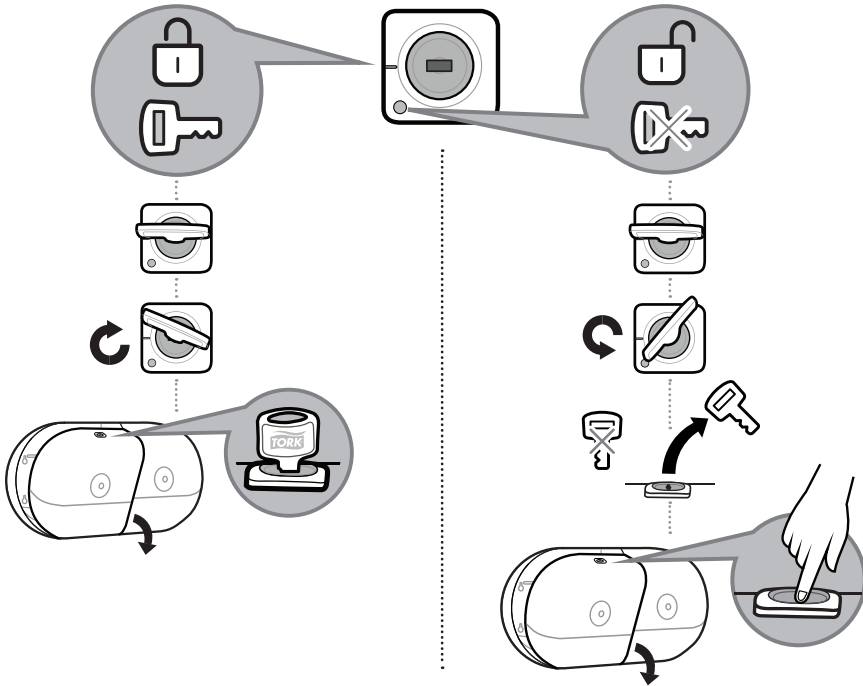

Tork SmartOne® Twin Mini Toilet Roll Dispenser

Elevation
Design

T9

www.sca-tork.com

Tork SmartOne® Twin Mini Toilet Roll Dispenser

5

6

7

8

⚠ Pull tissue when closing

9

10

Disposal

- Damaged or malfunctioning product should be disposed of immediately to avoid potential of injury
- Products should be disposed of in accordance with applicable regulations