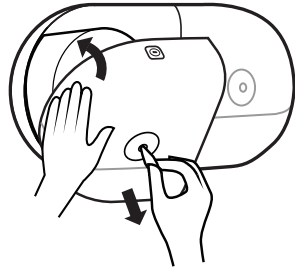

Tork SmartOne® Twin Mini Toilet Roll Dispenser

Elevation
Design

T9

www.sca-tork.com

Tork SmartOne® Twin Mini Toilet Roll Dispenser

5

6

7

8

⚠ Pull tissue when closing

9

10

Disposal

- Damaged or malfunctioning product should be disposed of immediately to avoid potential of injury
- Products should be disposed of in accordance with applicable regulations