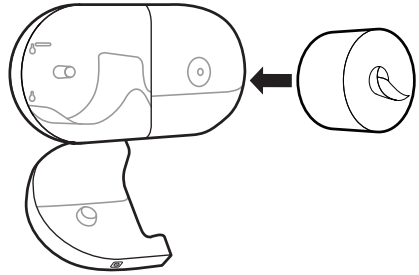

Tork SmartOne® Twin Mini Toilet Roll Dispenser

Elevation
Design

T9

www.sca-tork.com

Tork SmartOne® Twin Mini Toilet Roll Dispenser

5

6

7

8

⚠ Pull tissue when closing

9

10

Disposal

- Damaged or malfunctioning product should be disposed of immediately to avoid potential of injury
- Products should be disposed of in accordance with applicable regulations