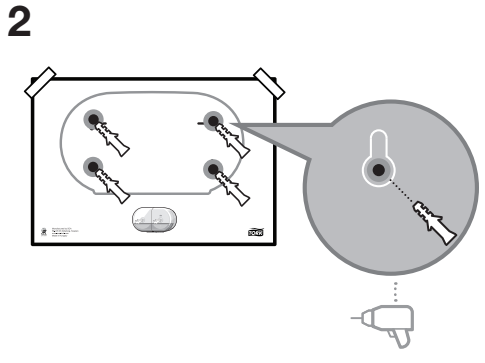

Tork SmartOne® Twin Mini Toilet Roll Dispenser

Elevation
Design

T9

www.sca-tork.com

Tork SmartOne® Twin Mini Toilet Roll Dispenser

5

6

7

8

⚠ Pull tissue when closing

9

10

Disposal

- Damaged or malfunctioning product should be disposed of immediately to avoid potential of injury
- Products should be disposed of in accordance with applicable regulations