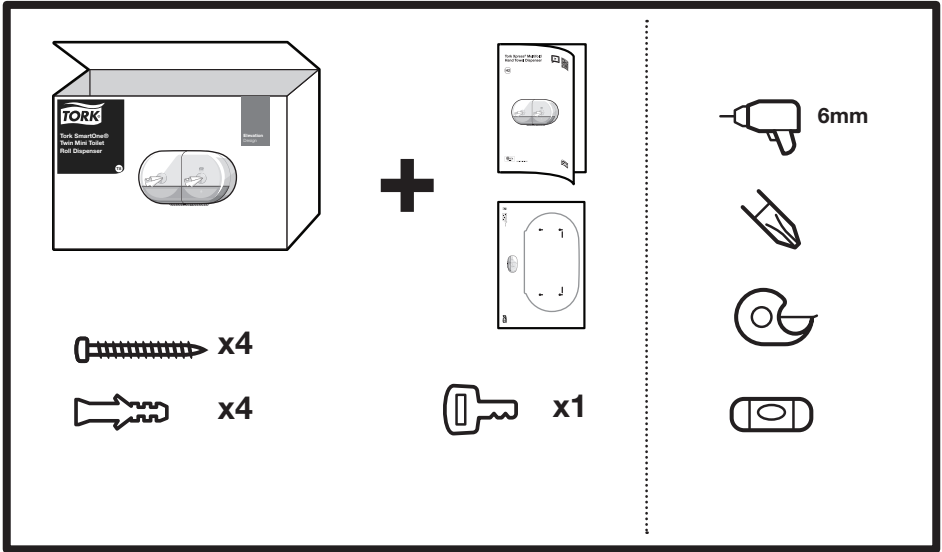

Tork SmartOne® Twin Mini Toilet Roll Dispenser

Elevation
Design

T9

www.sca-tork.com

Tork SmartOne® Twin Mini Toilet Roll Dispenser

5

6

7

8

⚠ Pull tissue when closing

9

10

Disposal

- Damaged or malfunctioning product should be disposed of immediately to avoid potential of injury
- Products should be disposed of in accordance with applicable regulations

Cleaning instructions

- Clean dispenser with mild detergent and soft cloth

Design Application pending

Manufactured by SCA
 SE-405 03 Göteborg, Sweden
www.sca-tork.com
 Made in Hungary