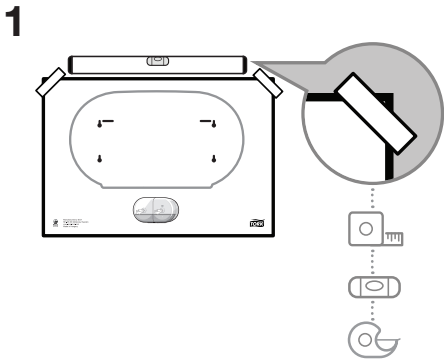

Tork SmartOne® Twin Mini Toilet Roll Dispenser

Elevation
Design

T9

www.sca-tork.com

Tork SmartOne® Twin Mini Toilet Roll Dispenser

5

6

7

8

⚠ Pull tissue when closing

9

10

Disposal

- Damaged or malfunctioning product should be disposed of immediately to avoid potential of injury
- Products should be disposed of in accordance with applicable regulations