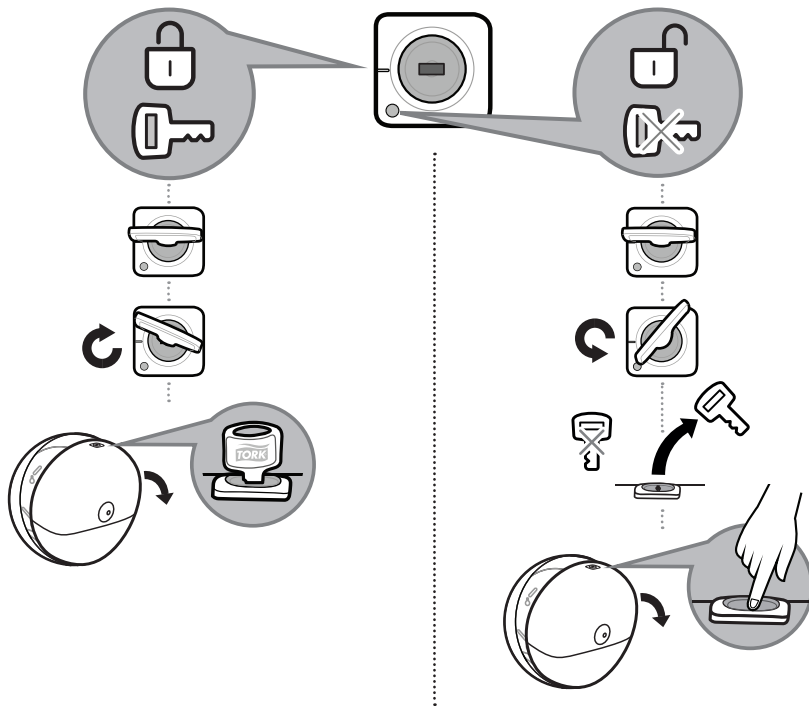

# Tork SmartOne® Mini Toilet Roll Dispenser

T8 T9

Tork SmartOne® Toilet Roll Dispenser

5

6

7

8

⚠ Pull tissue when closing

## Disposal

- Damaged or malfunctioning product should be disposed of immediately to avoid potential of injury
- Products should be disposed of in accordance with applicable regulations