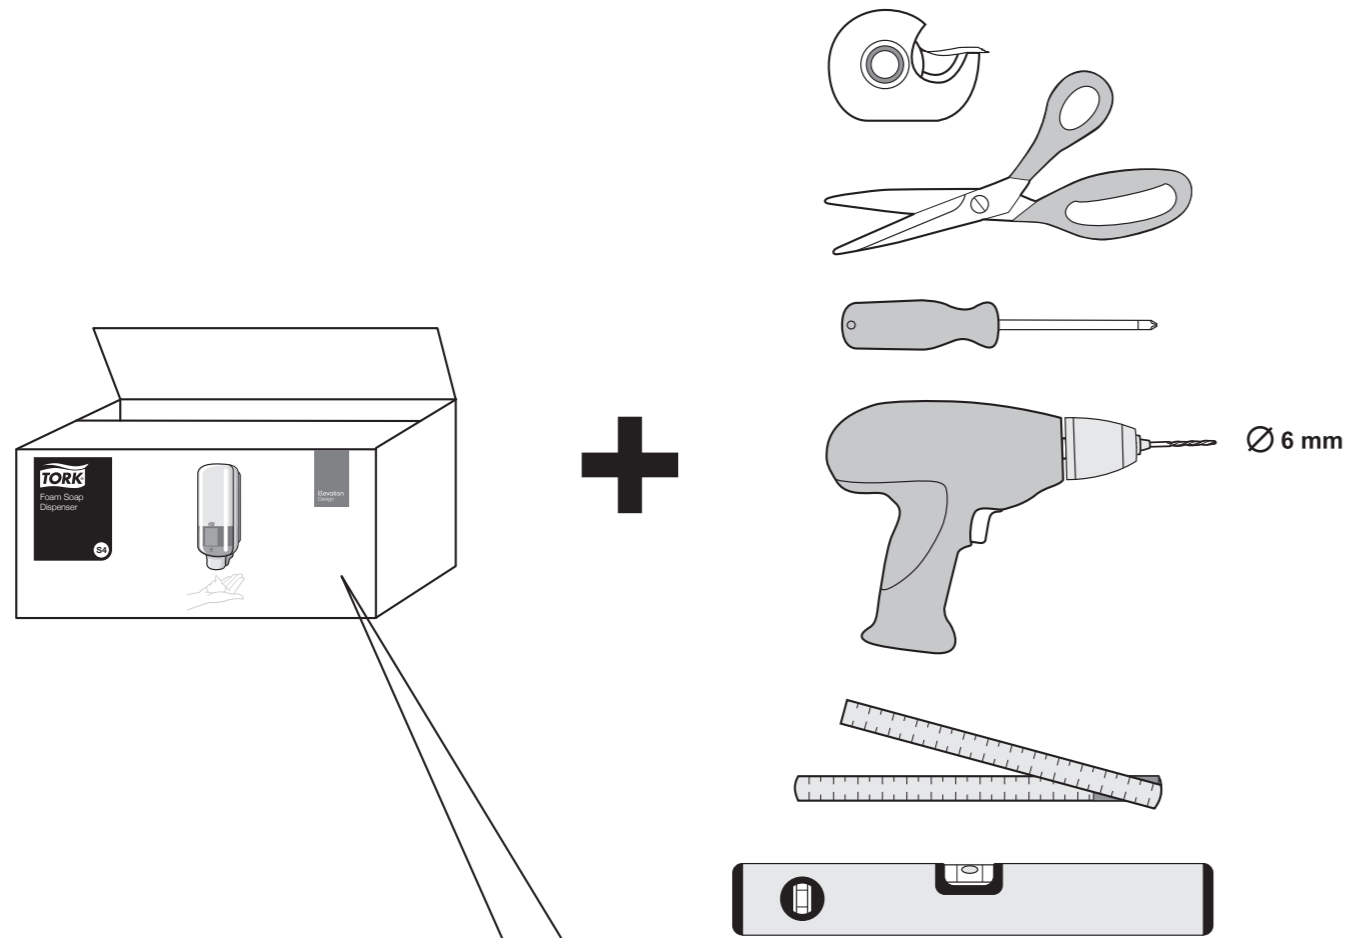

European Community Design Registration RCD 000929971

Elevation
Design

Manufactured by SCA,
SE-405 03 Göteborg, Sweden
www.sca-tork.com
Made in Hungary

Manufactured by SCA,
SE-405 03 Göteborg, Sweden
www.sca-tork.com
Made in Hungary