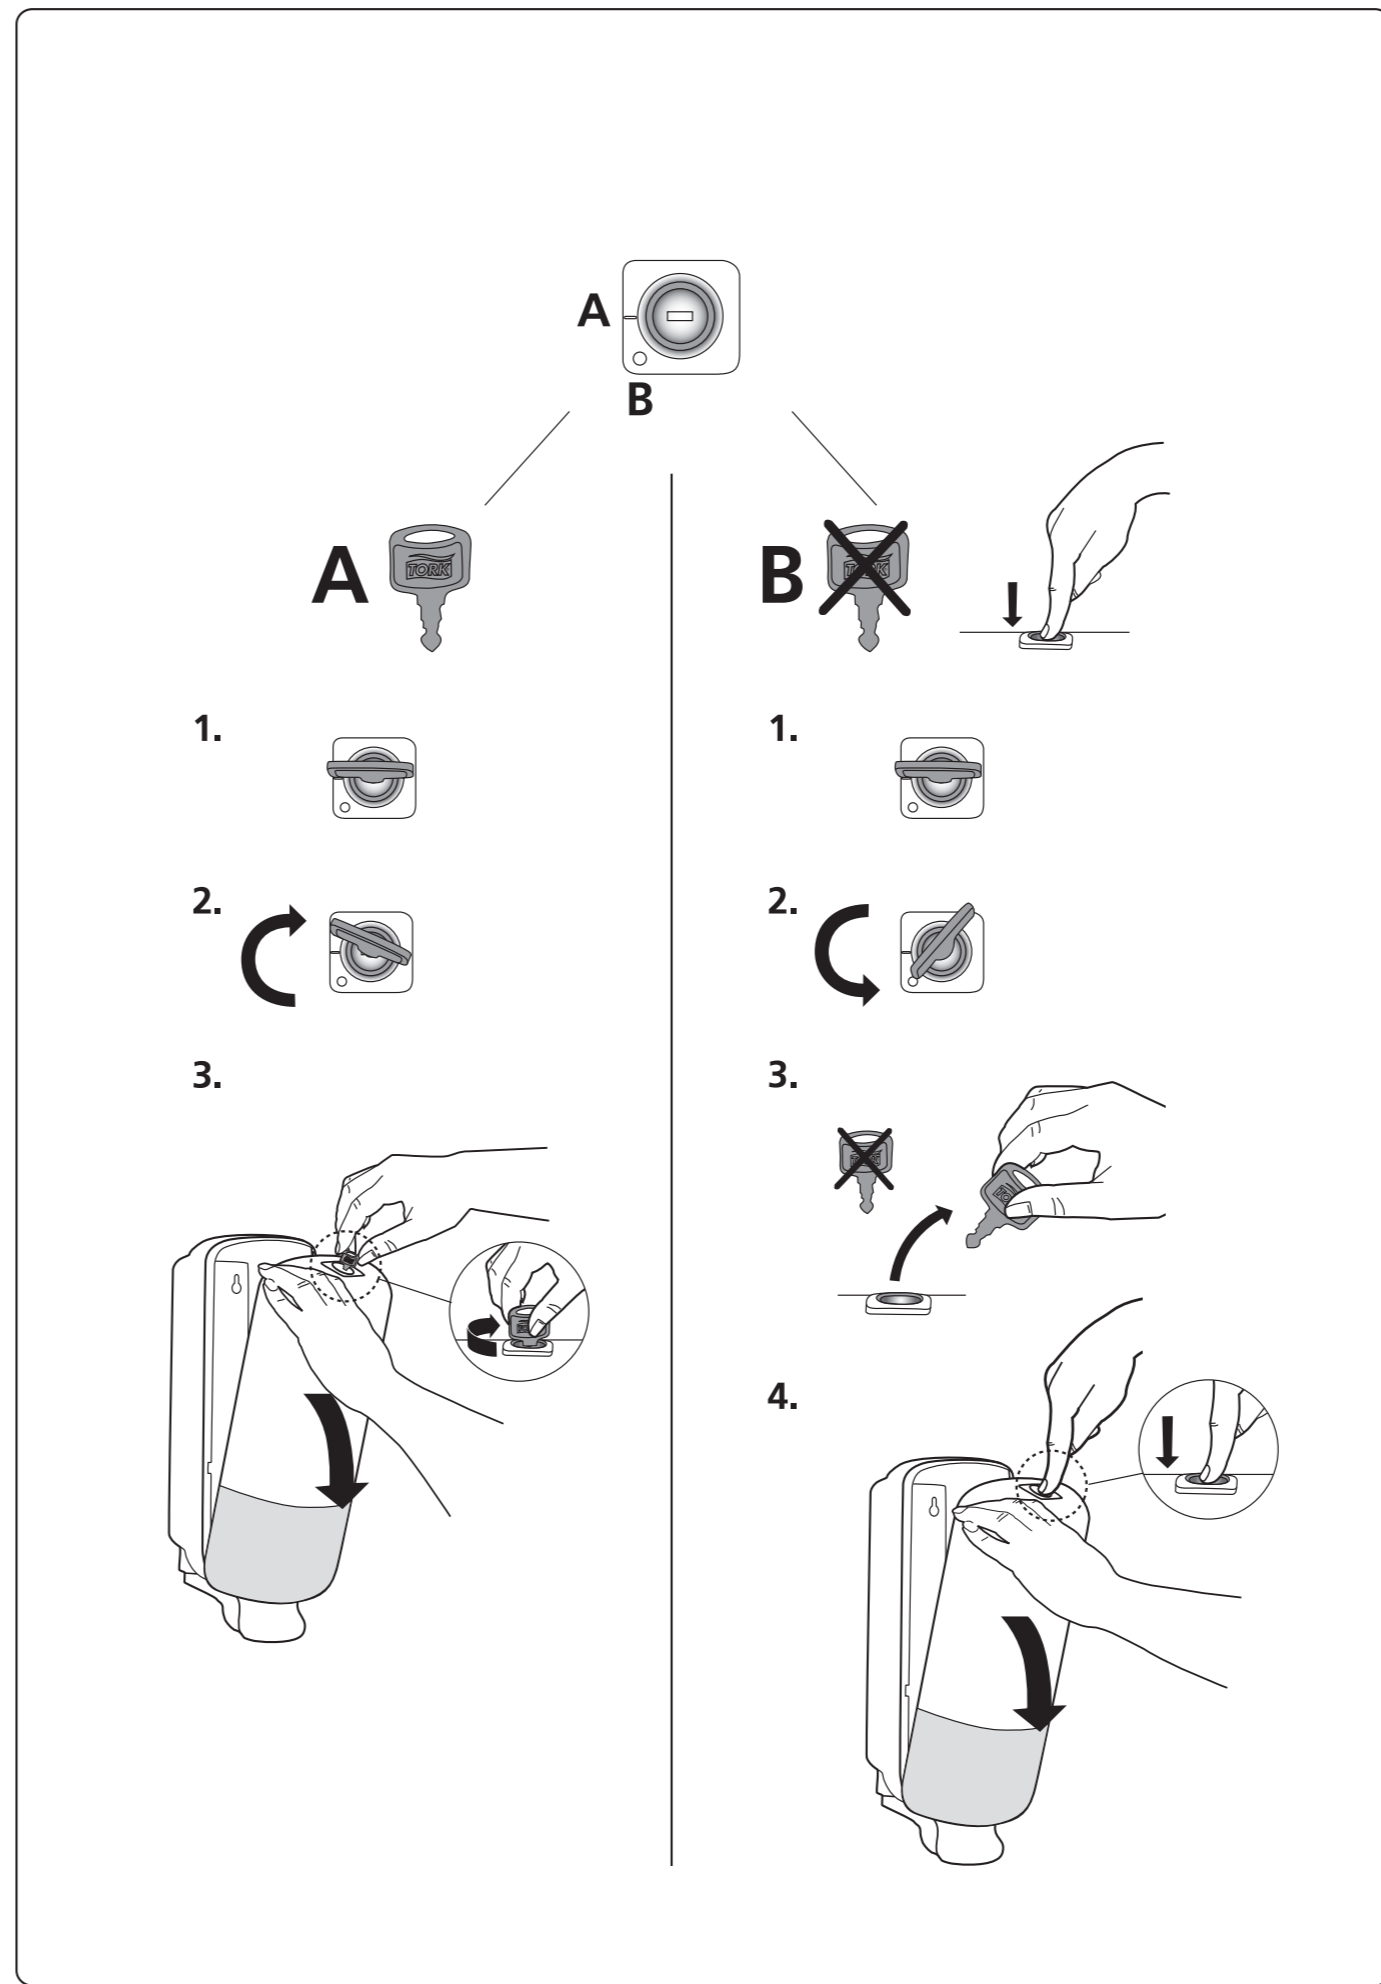

European Community Design Registration RCD 000929971

Elevation
Design

Manufactured by SCA,
SE-405 03 Göteborg, Sweden
www.sca-tork.com
Made in Hungary

Manufactured by SCA,
SE-405 03 Göteborg, Sweden
www.sca-tork.com
Made in Hungary

3.

4.

5.

1.

2.

3.

-  x 4
-  x 4

1.