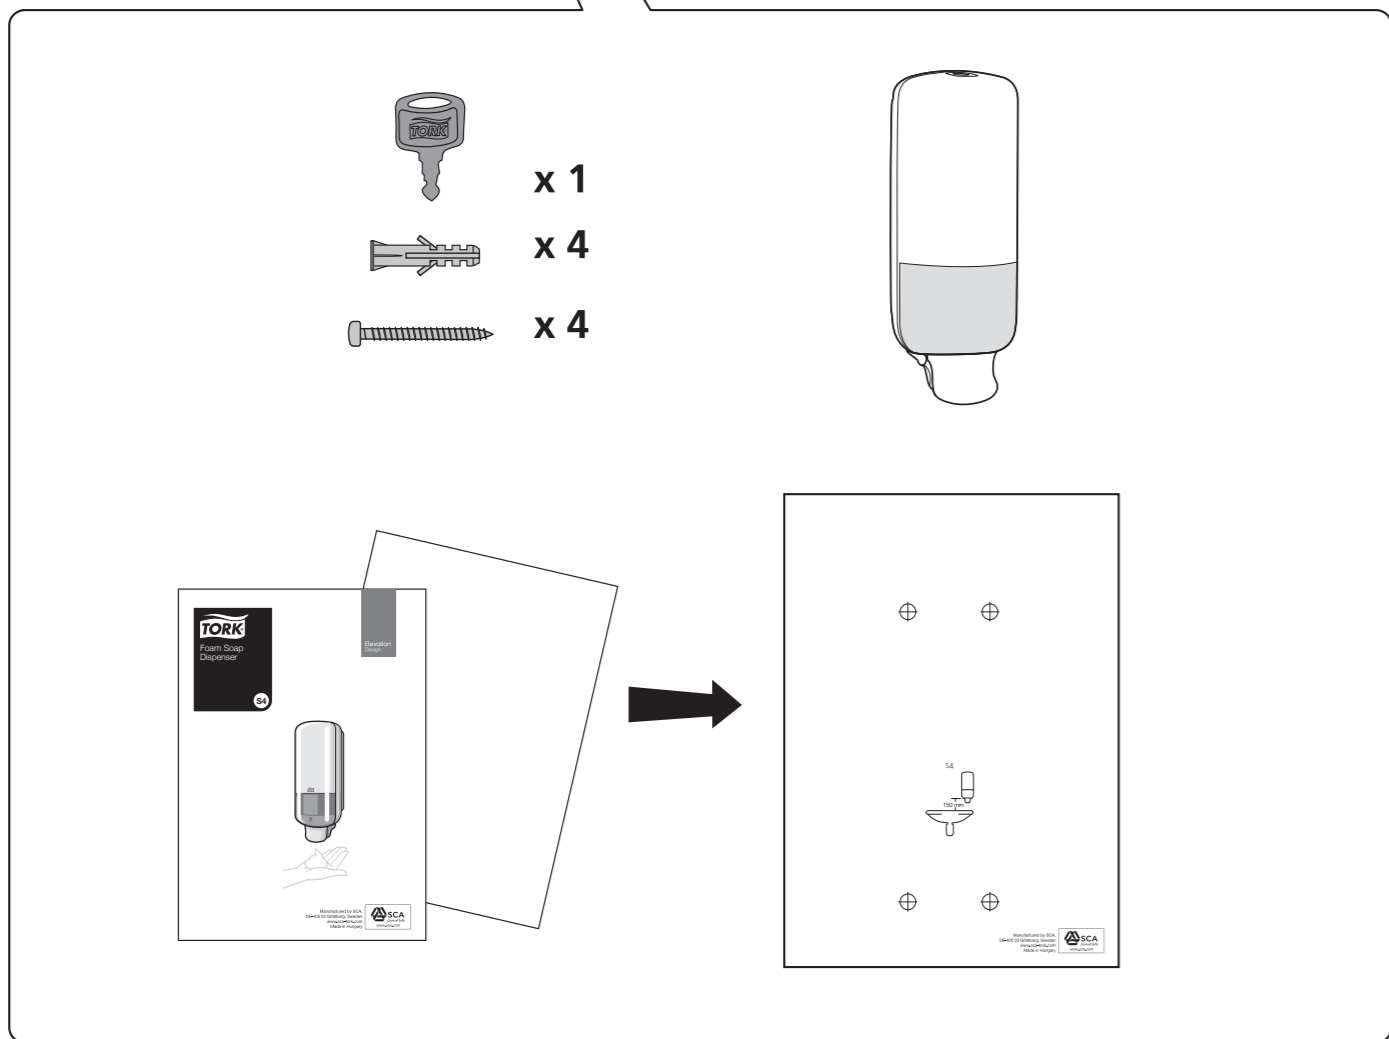

European Community Design Registration RCD 000929971

Elevation
Design

Manufactured by SCA,
SE-405 03 Göteborg, Sweden
www.sca-tork.com
Made in Hungary

Manufactured by SCA,
SE-405 03 Göteborg, Sweden
www.sca-tork.com
Made in Hungary

3.

4.

5.

1.

2.

3.

-  x 4
-  x 4

1.